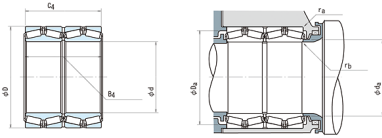

Timken BEARING CORP.of CANADA LTD.

343KV4555 NSK Four-Row Tapered Roller Bearing

Bearing No. 343KV4555

343KV4555 Bearing 2D drawings and 3D CAD models

hidYobi	343KV4555
LangID	1
ALP23	0
ALP22	40
D_	457.098
ALP21	33
C	2520
B_	254
hidTable	ecat_NSTPRF
RAr	755.5
rb	1.5
mass	114
ra	3.3
D_a	430
C0	7250
SLR	46
Prod_Type3	TRBSR_FR_ID
da	362
d	343.052
BET21	2
BET22	10
BET23	0
C_	254
yobi	343KV4555
KBRG	3661